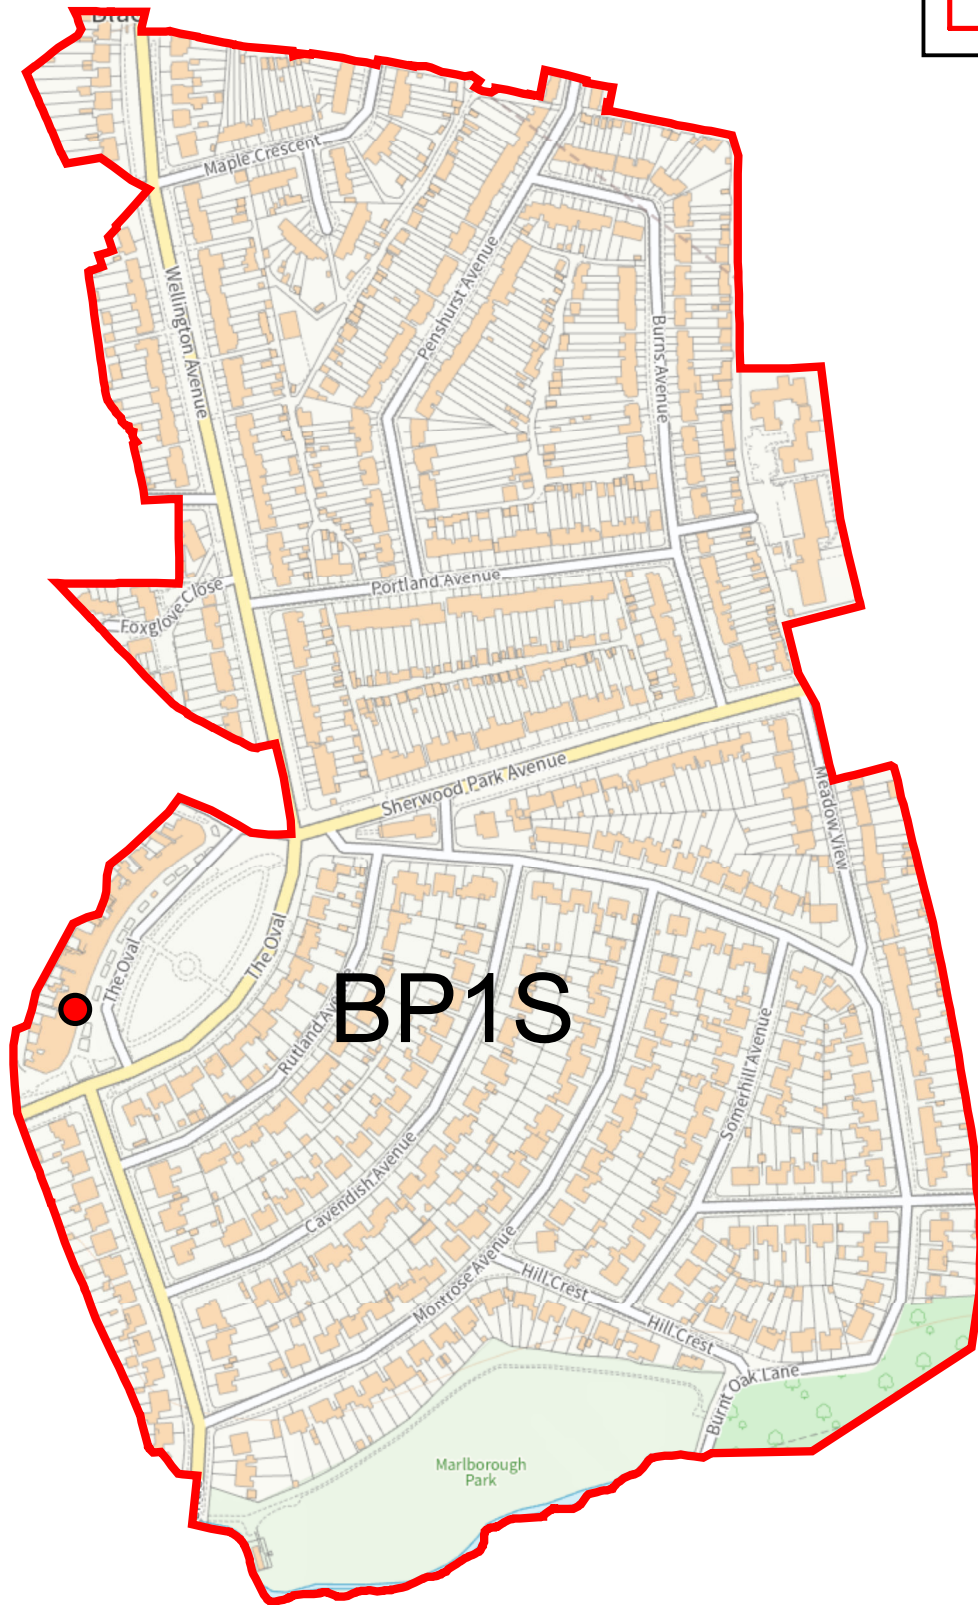

### Legend

-  Polling Station
-  Polling District

**BP1S Polling District** Blendon & Penhill Ward

SCALE:  
1:4,700

COPYRIGHT: This map is reproduced from Ordnance Survey material with the permission of Ordnance Survey on behalf of the Controller of Her Majesty's Stationery Office © Crown copyright. Unauthorised reproduction infringes Crown copyright and may lead to prosecution or civil proceedings. (Bexley Council) (100019261) (2024).