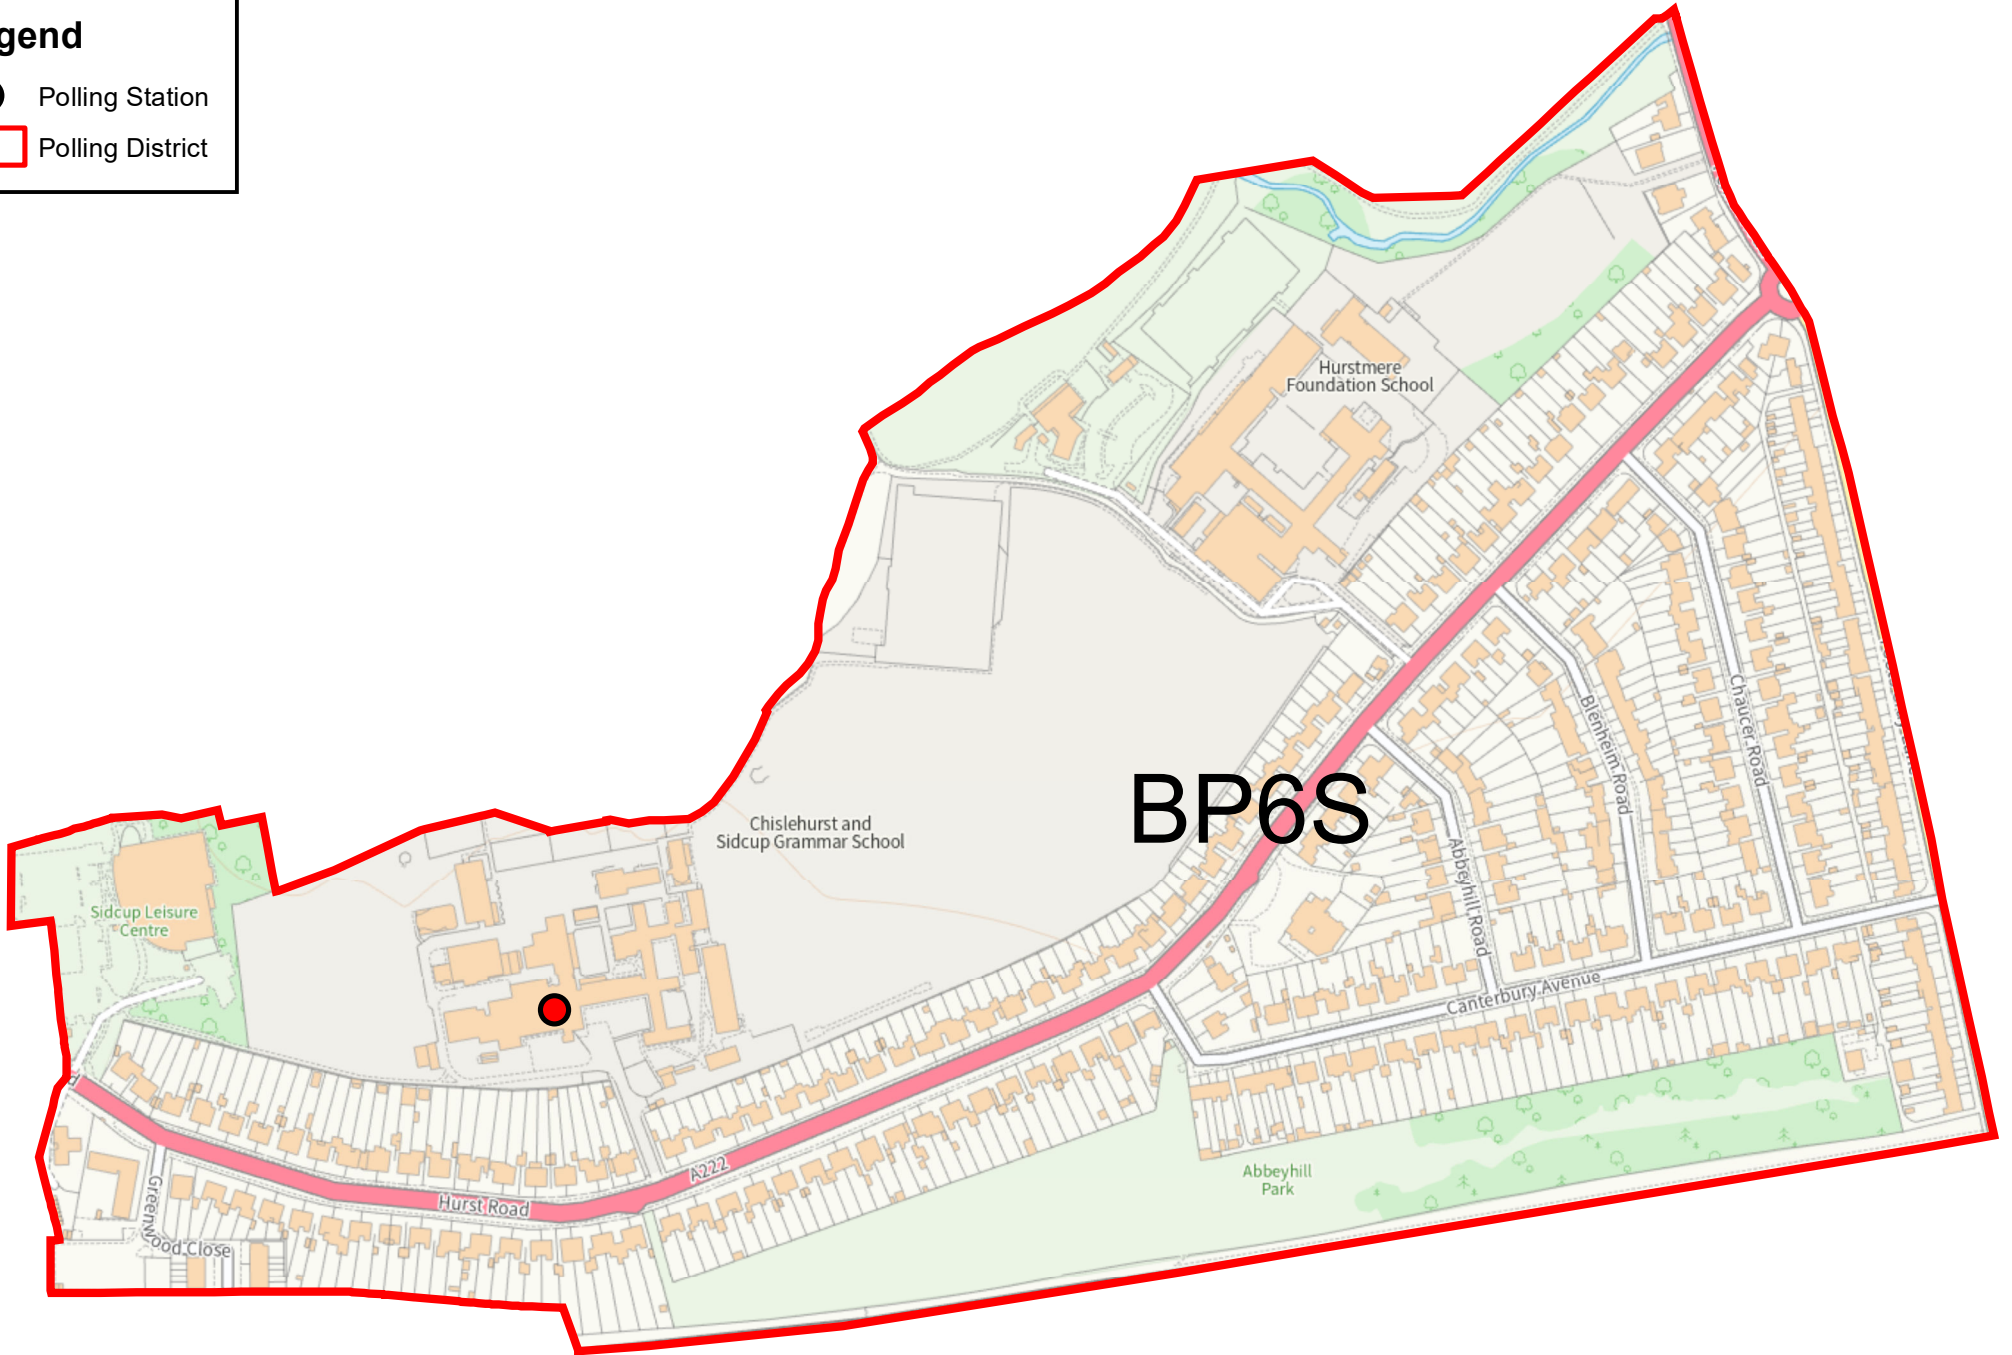

Legend

-  Polling Station
-  Polling District

COPYRIGHT: This map is reproduced from Ordnance Survey material with the permission of Ordnance Survey on behalf of the Controller of Her Majesty's Stationery Office © Crown copyright. Unauthorised reproduction infringes Crown copyright and may lead to prosecution or civil proceedings. (Bexley Council) (100019261) (2024).

BP6S Polling District
Blendon & Penhill Ward

SCALE: 1:4,500