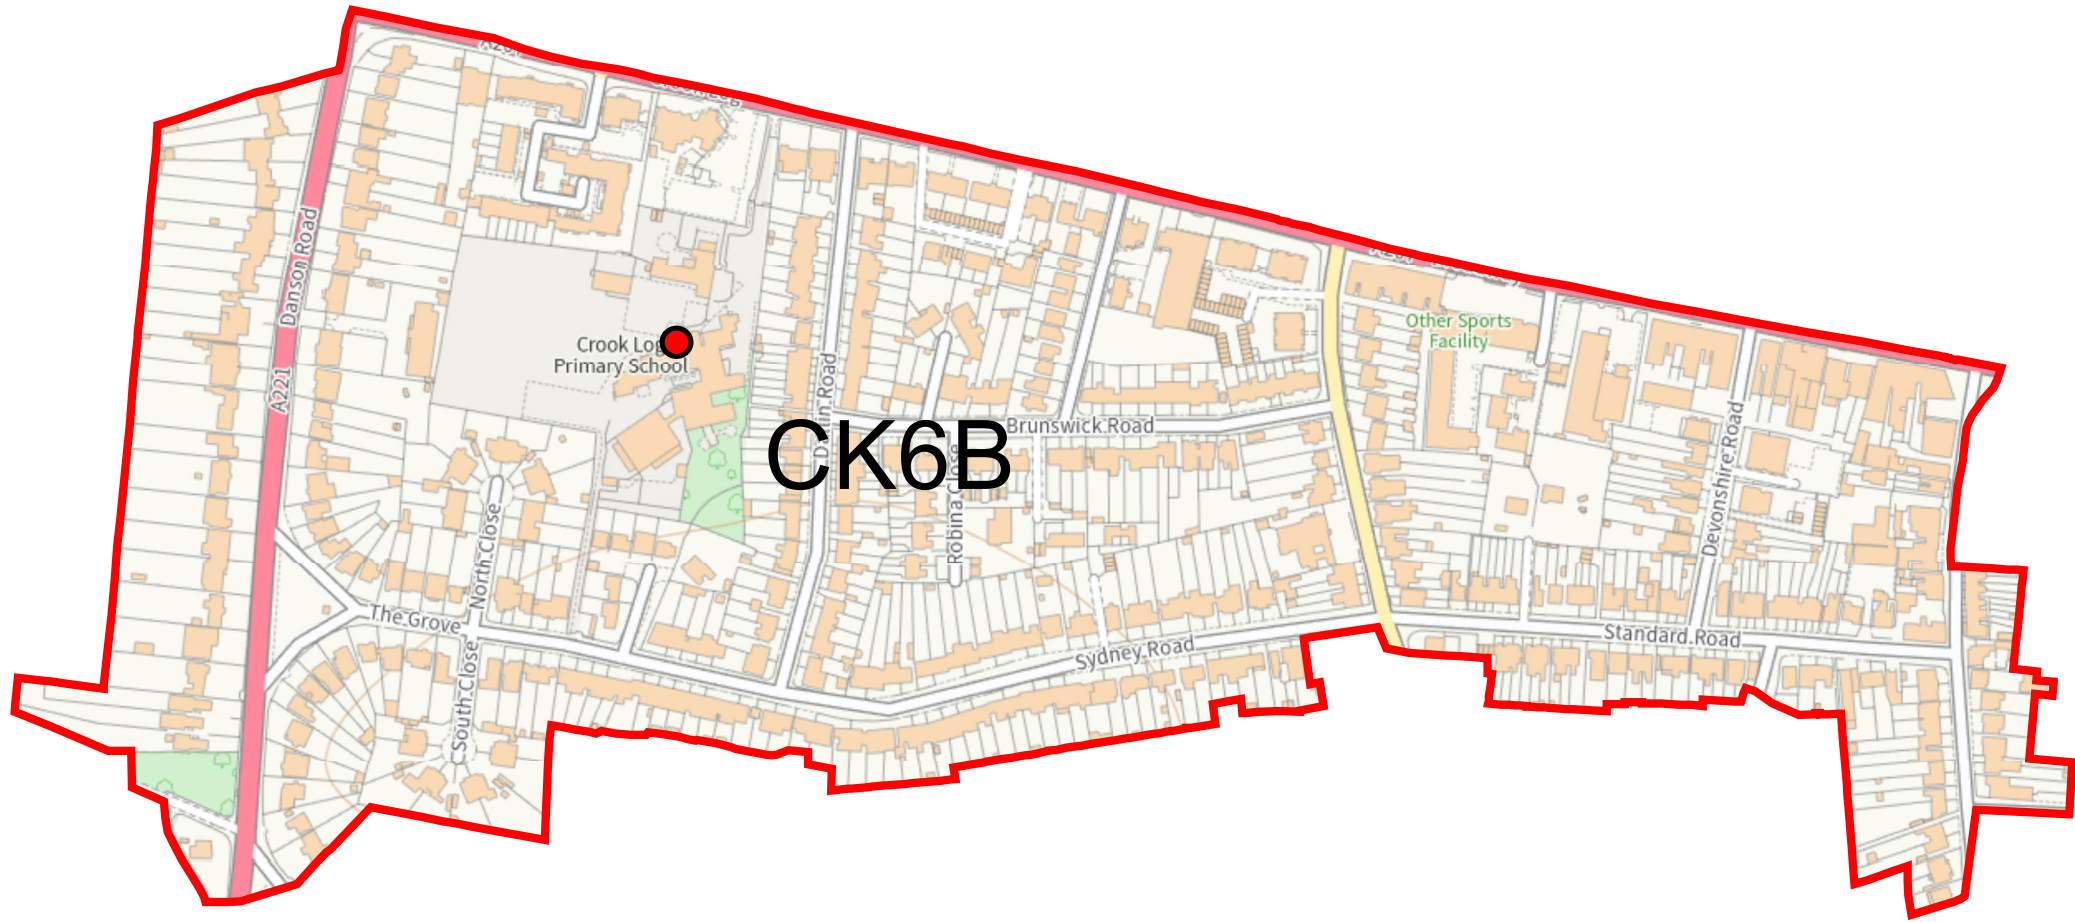

**Legend**

-  Polling Station
-  Polling District

**CK6B**

Crook Log Primary School

Other Sports Facility

Danson Road  
A221

North Close  
South Close

The Grove

Drain Road

Robina Close

Brunswick Road

Sydney Road

Devonshire Road

Standard Road

COPYRIGHT: This map is reproduced from Ordnance Survey material with the permission of Ordnance Survey on behalf of the Controller of Her Majesty's Stationery Office © Crown copyright. Unauthorised reproduction infringes Crown copyright and may lead to prosecution or civil proceedings. (Bexley Council) (100019261) (2024).

**CK6B Polling District**  
Crook Log Ward

SCALE: 1:4,000