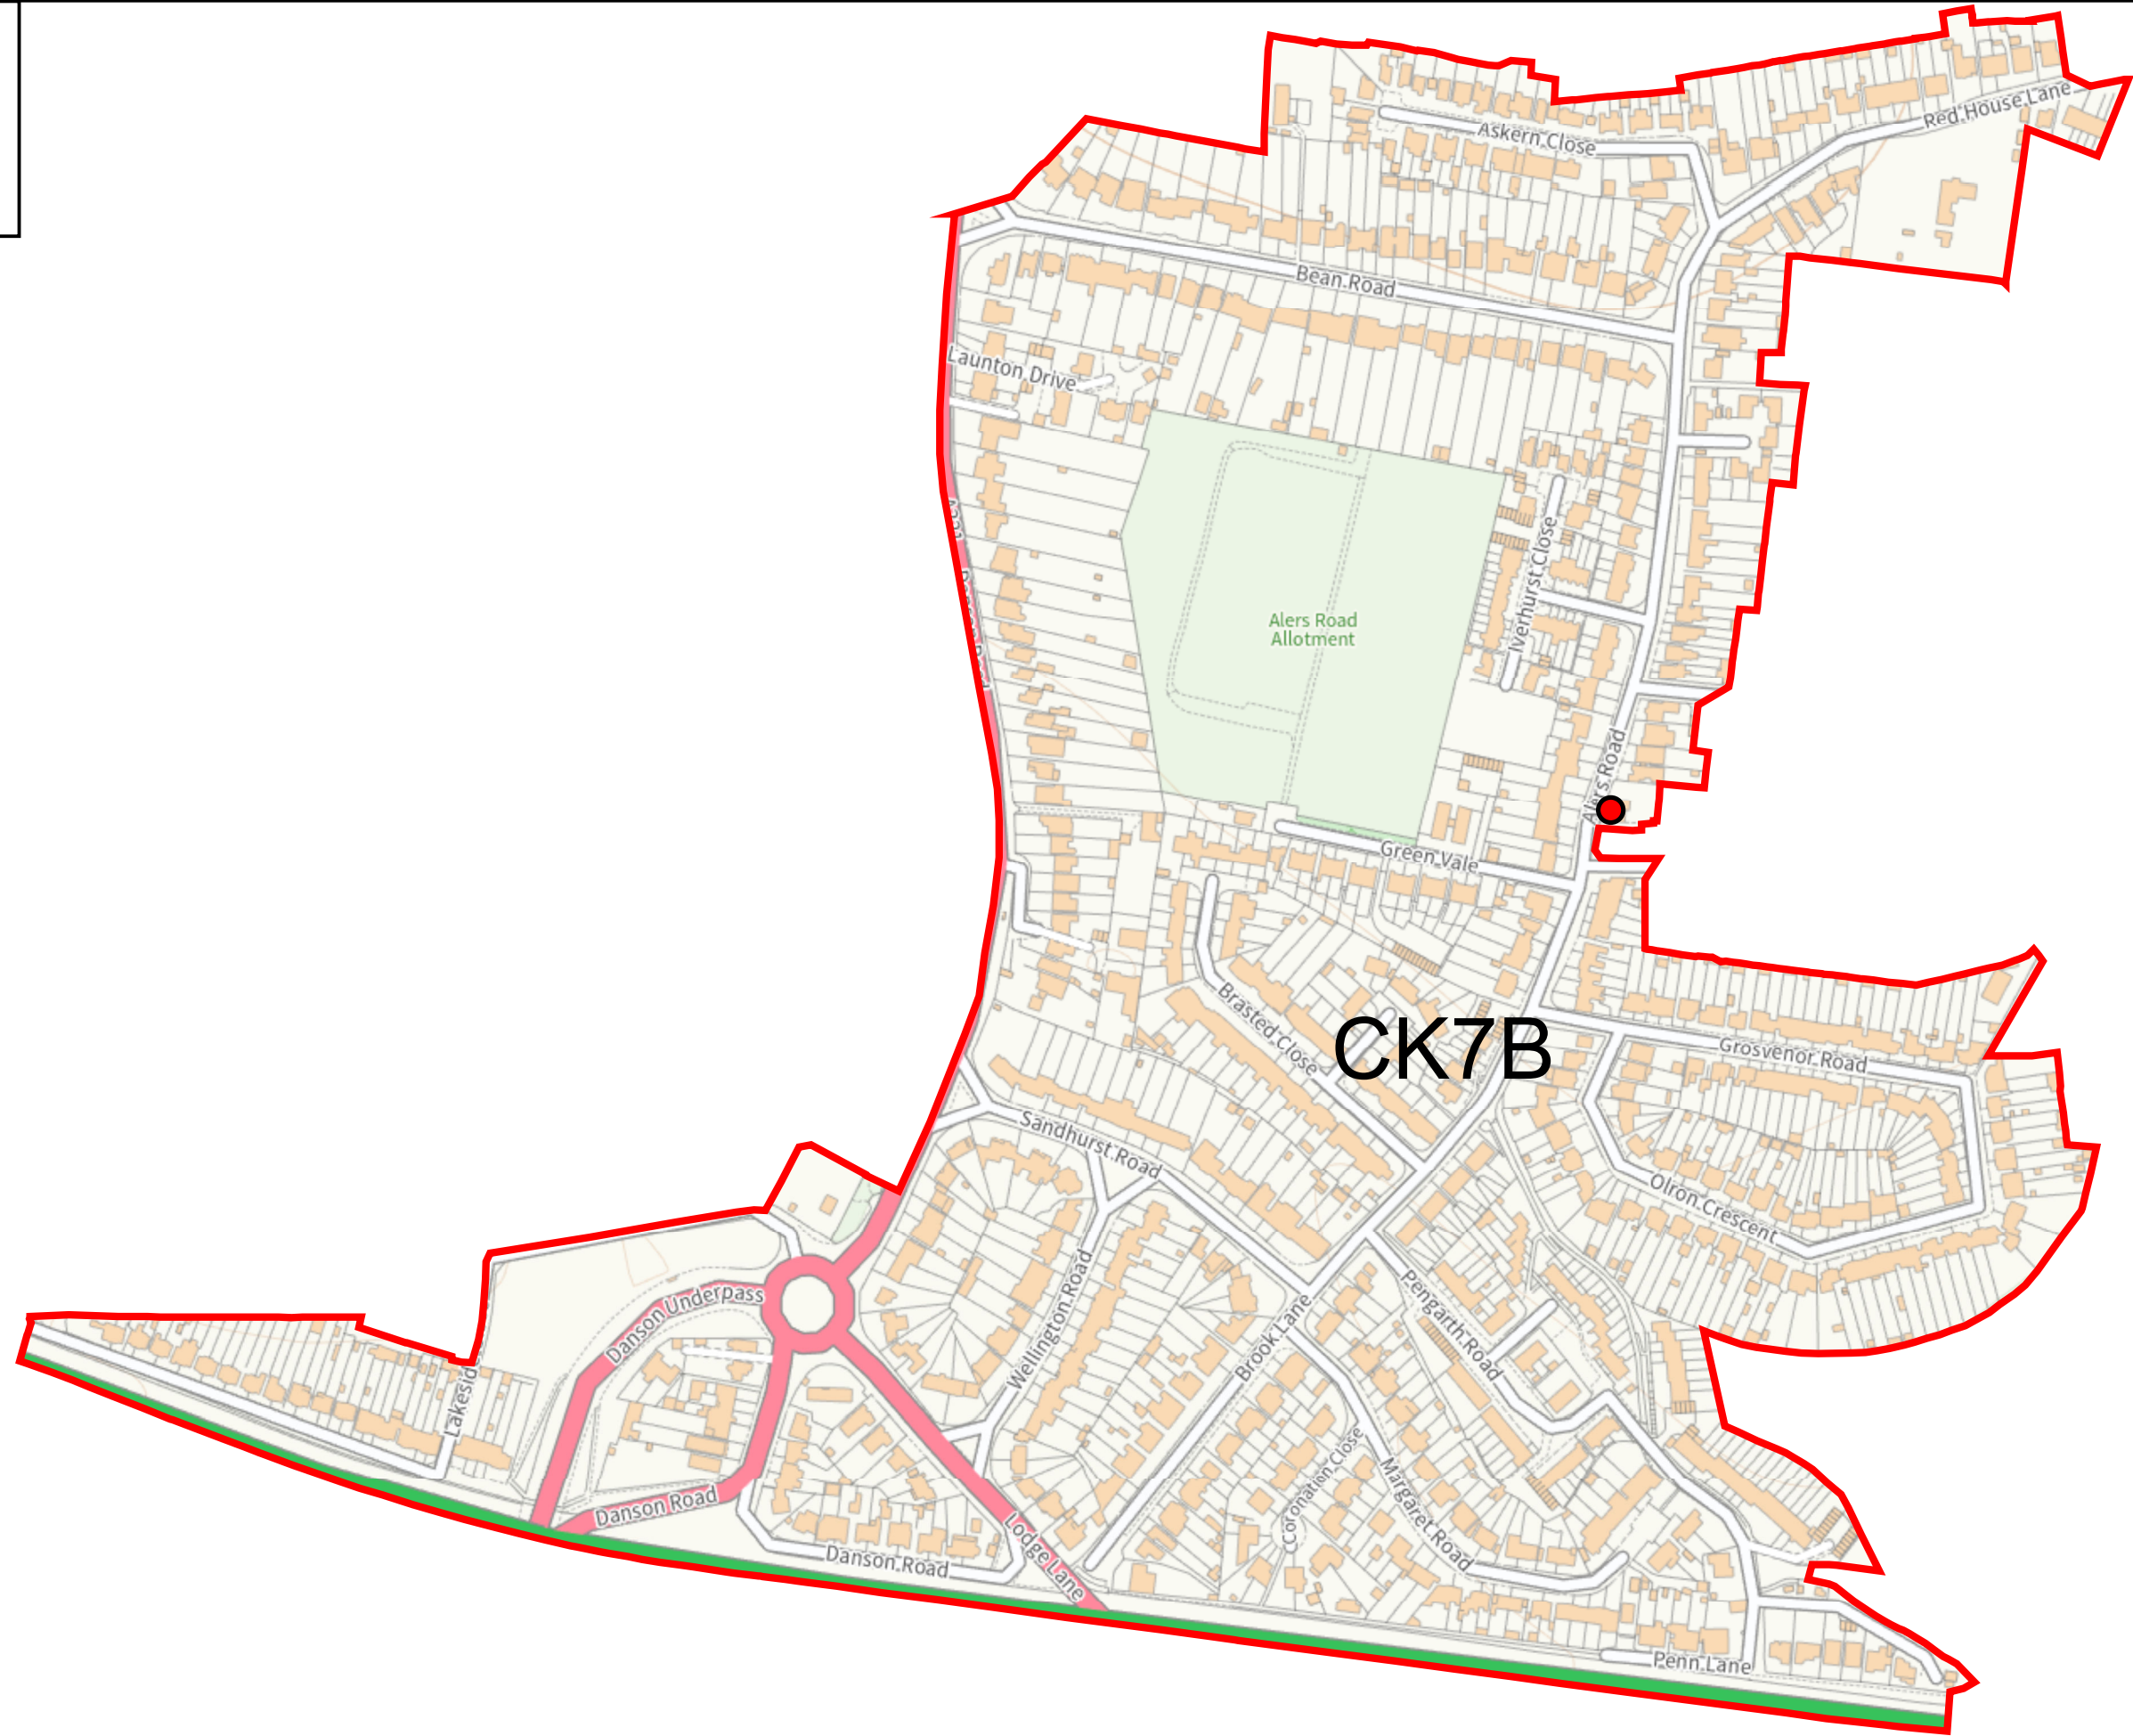

# Legend

-  Polling Station
-  Polling District

COPYRIGHT: This map is reproduced from Ordnance Survey material with the permission of Ordnance Survey on behalf of the Controller of Her Majesty's Stationery Office © Crown copyright. Unauthorised reproduction infringes Crown copyright and may lead to prosecution or civil proceedings. (Bexley Council) (100019261) (2024).

## CK7B Polling District Crook Log Ward

SCALE:  
1:3,500