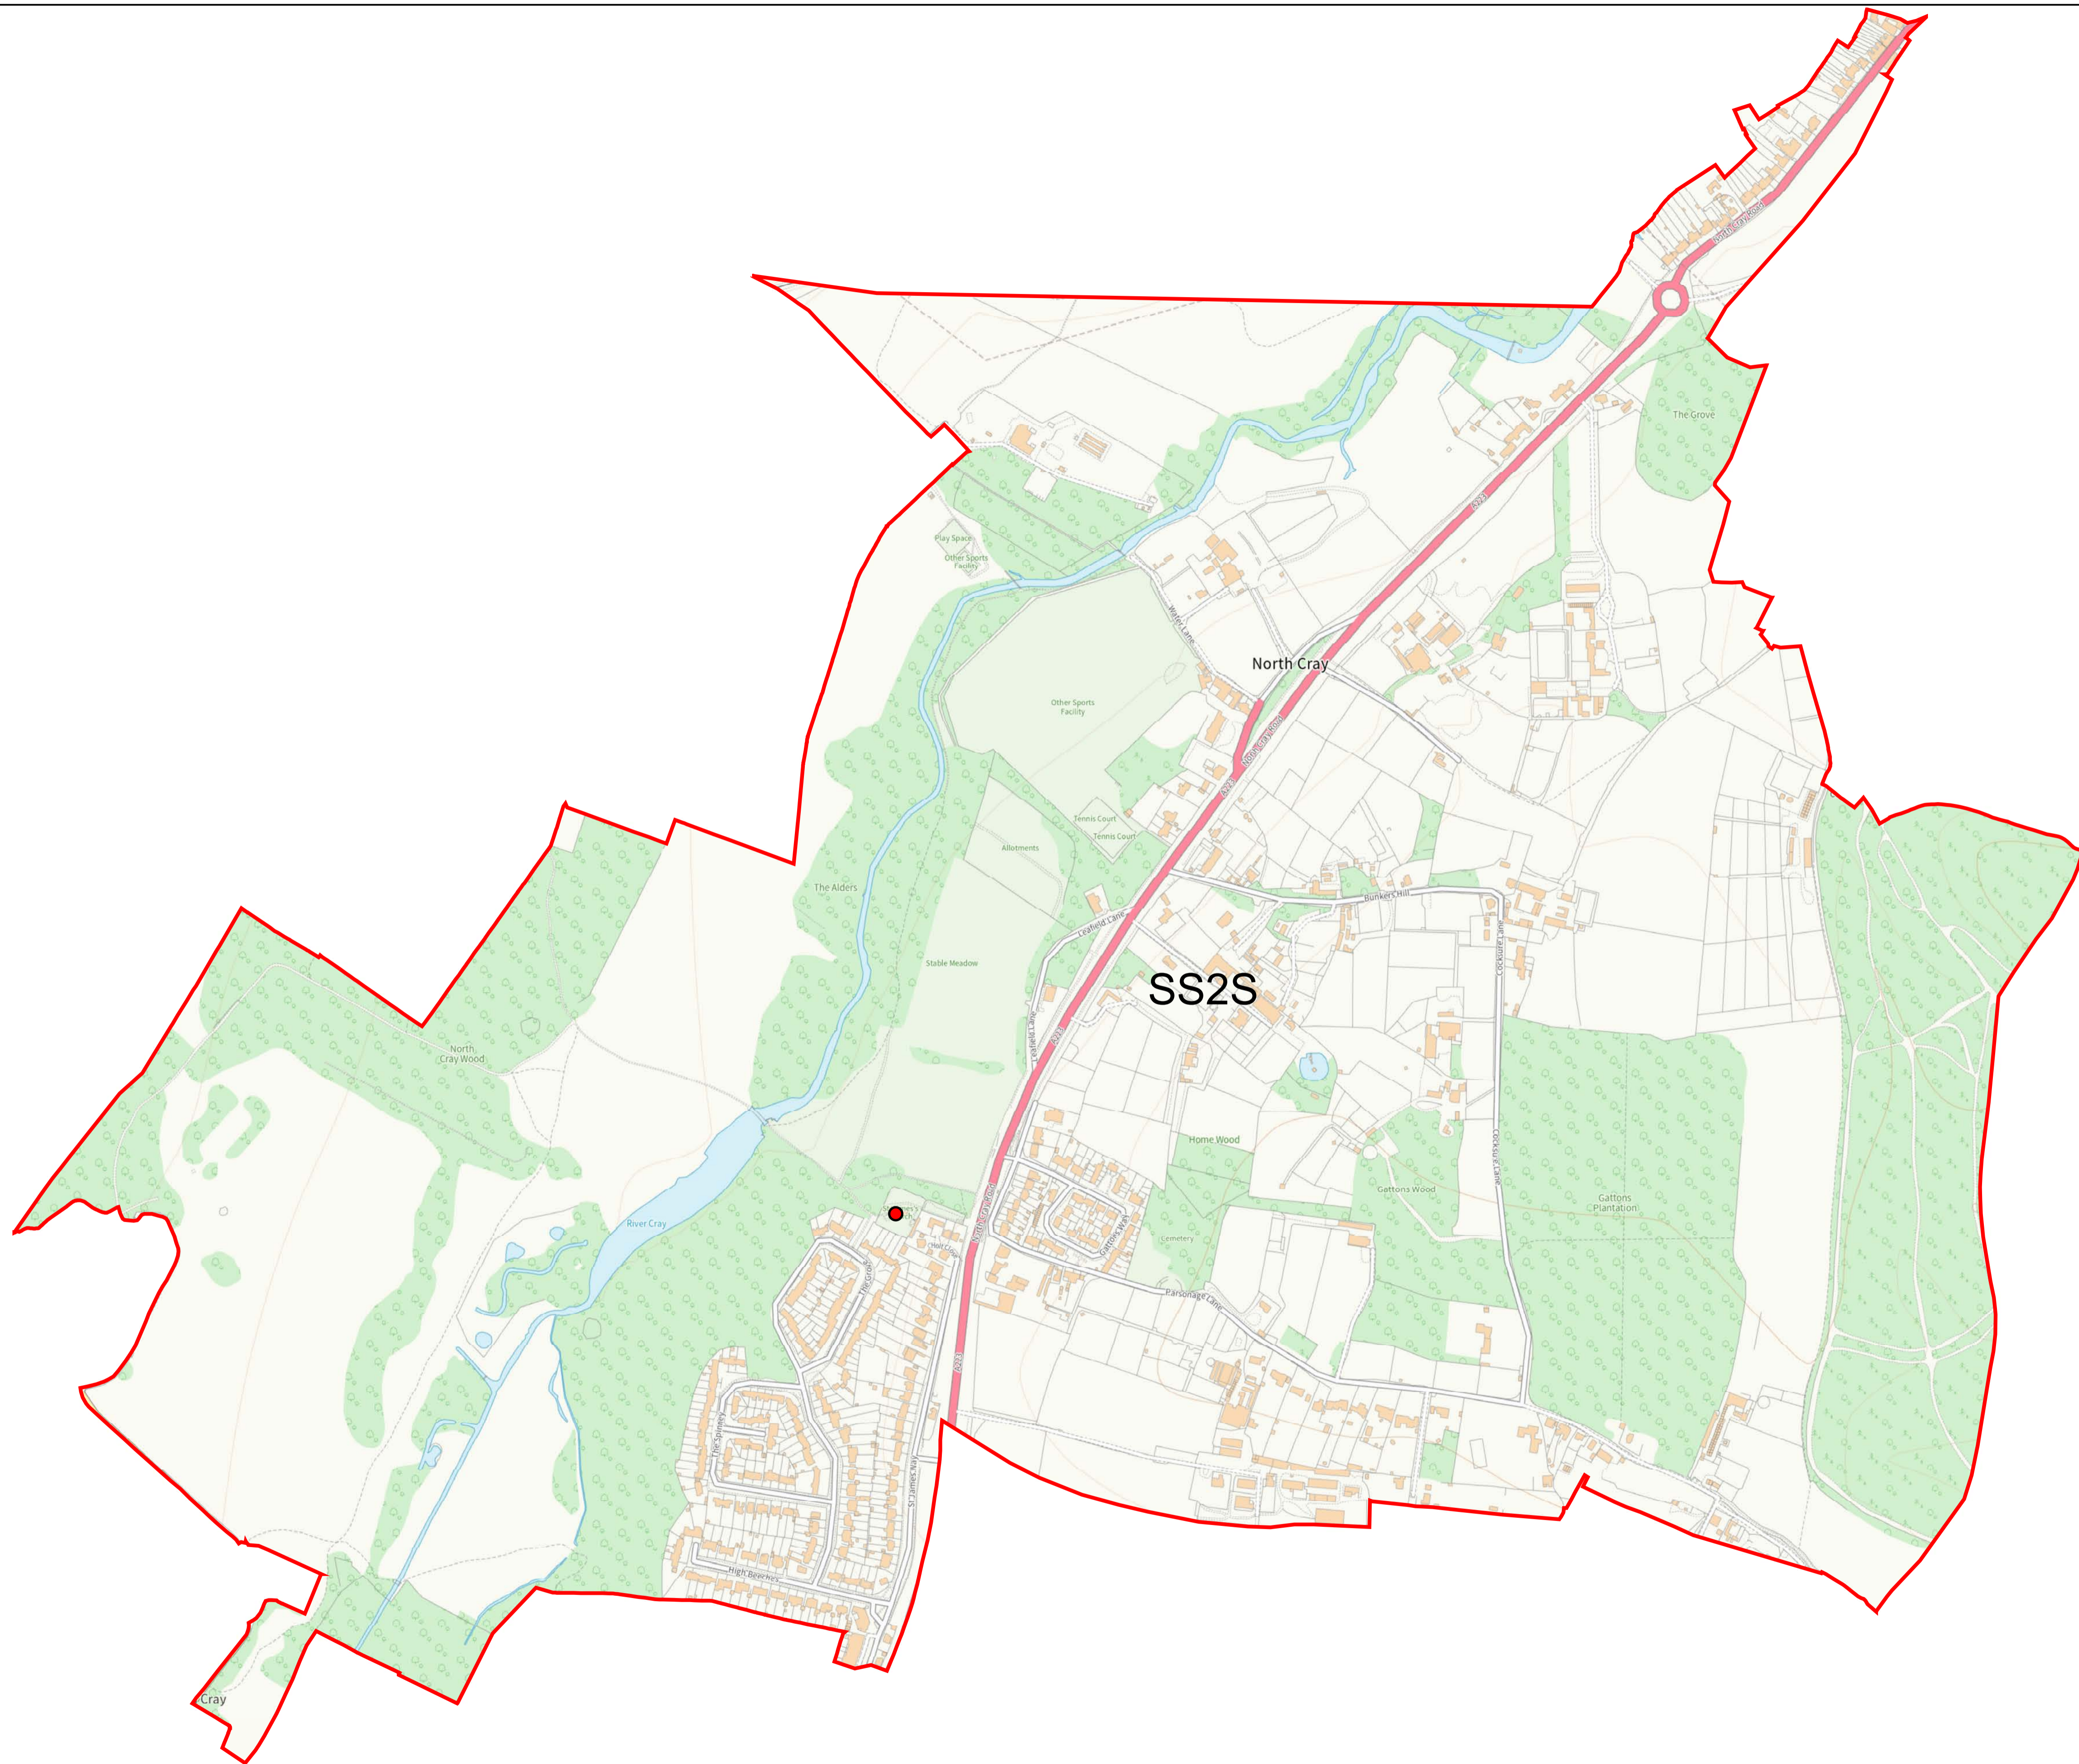

# Legend

● Polling Station

□ Polling District

COPYRIGHT: This map is reproduced from Ordnance Survey material with the permission of Ordnance Survey on behalf of the Controller of Her Majesty's Stationery Office © Crown copyright. Unauthorised reproduction infringes Crown copyright and may lead to prosecution or civil proceedings. (Bexley Council) (100019261) (2024).

## SS2S Polling District St Mary's & St James Ward

SCALE:  
1:4,400