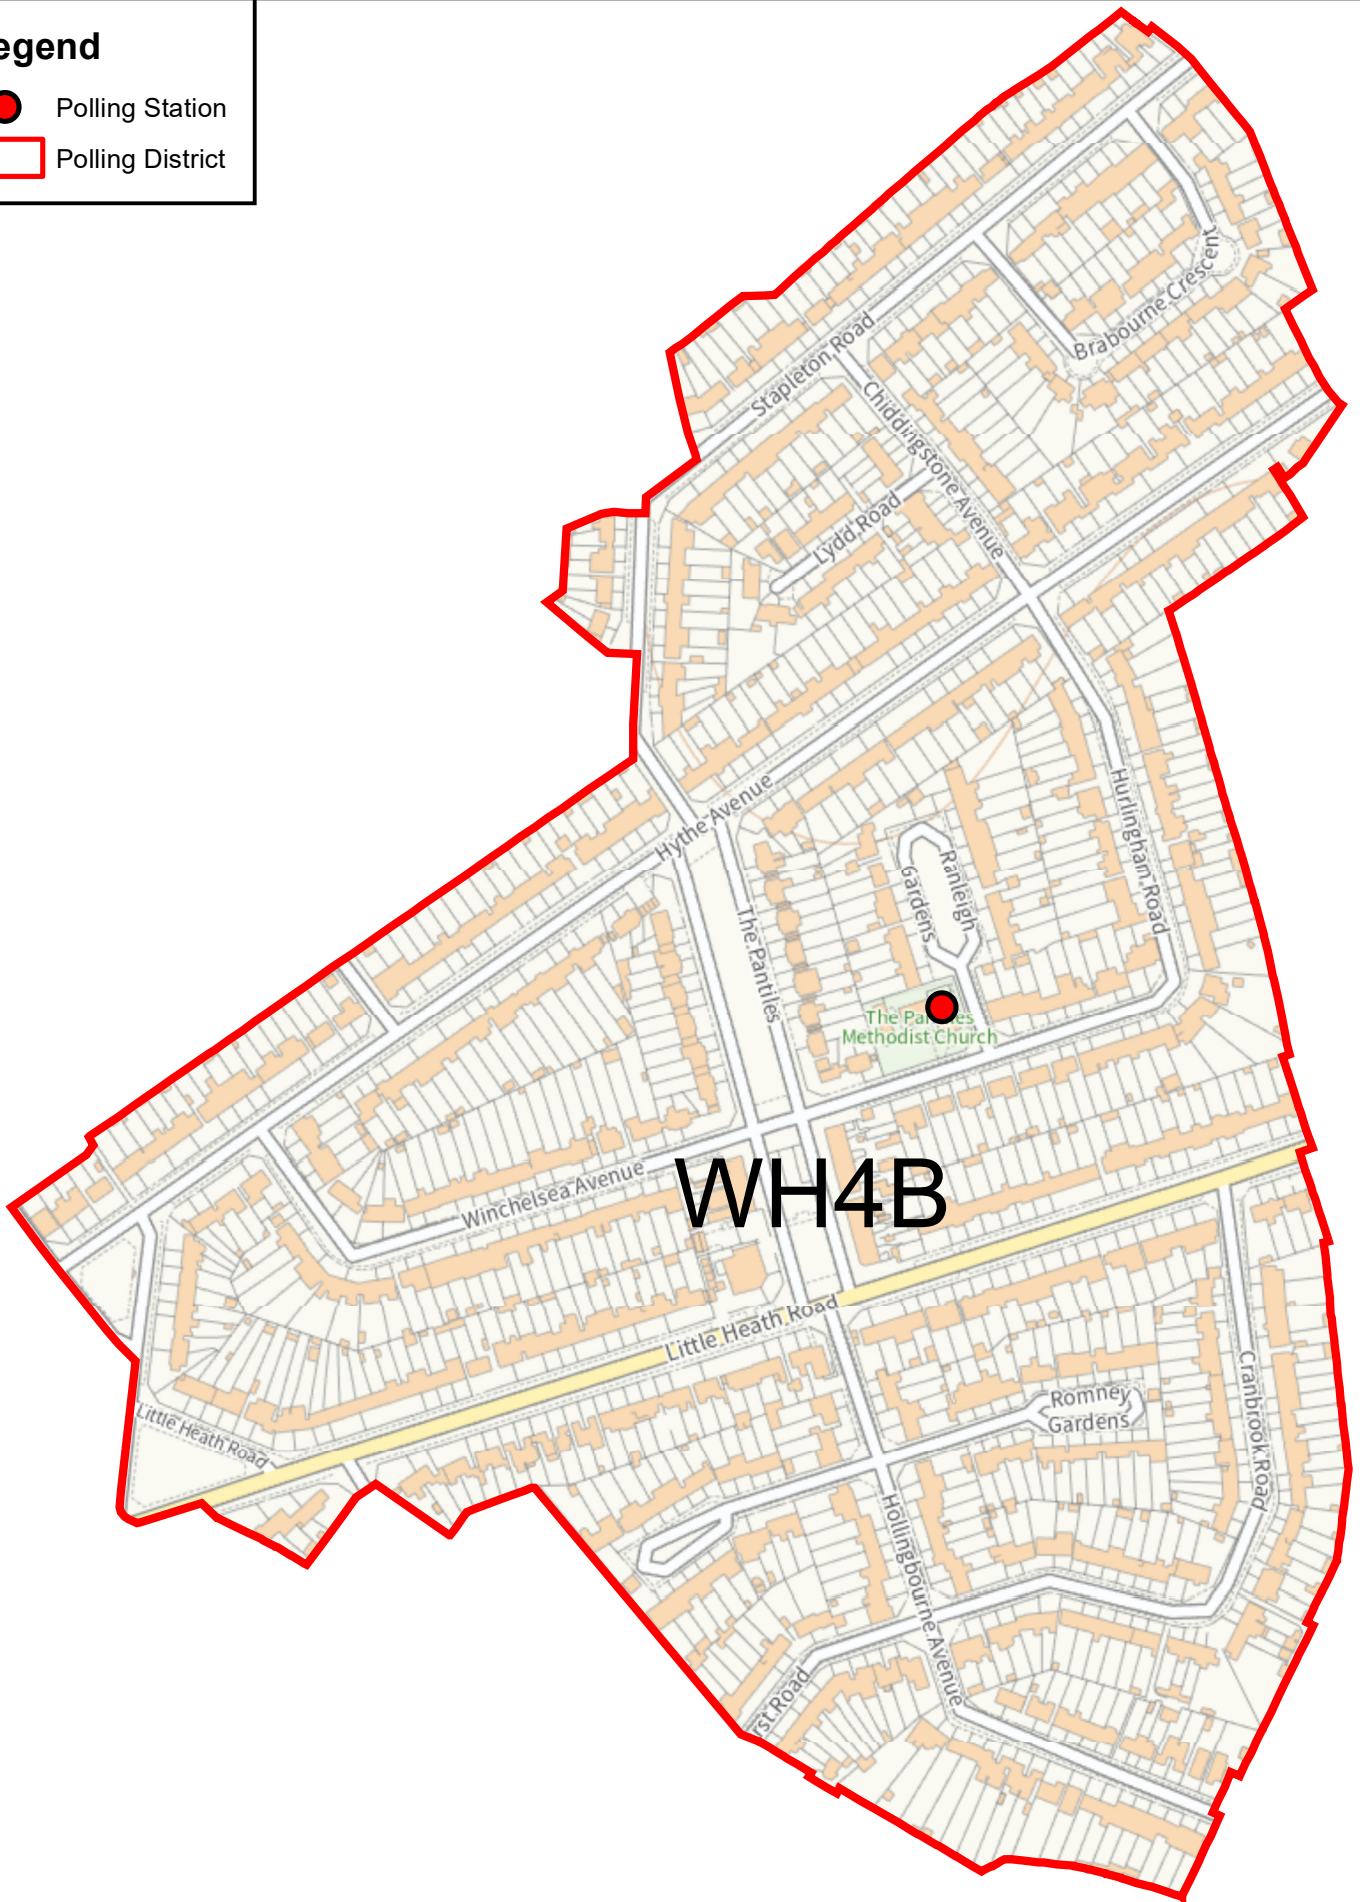

Legend

-  Polling Station
-  Polling District

WH4B

WH4B Polling District West Heath Ward

SCALE:
1:3,750

COPYRIGHT: This map is reproduced from Ordnance Survey material with the permission of Ordnance Survey on behalf of the Controller of Her Majesty's Stationery Office © Crown copyright. Unauthorised reproduction infringes Crown copyright and may lead to prosecution or civil proceedings. (Bexley Council) (100019261) (2024).