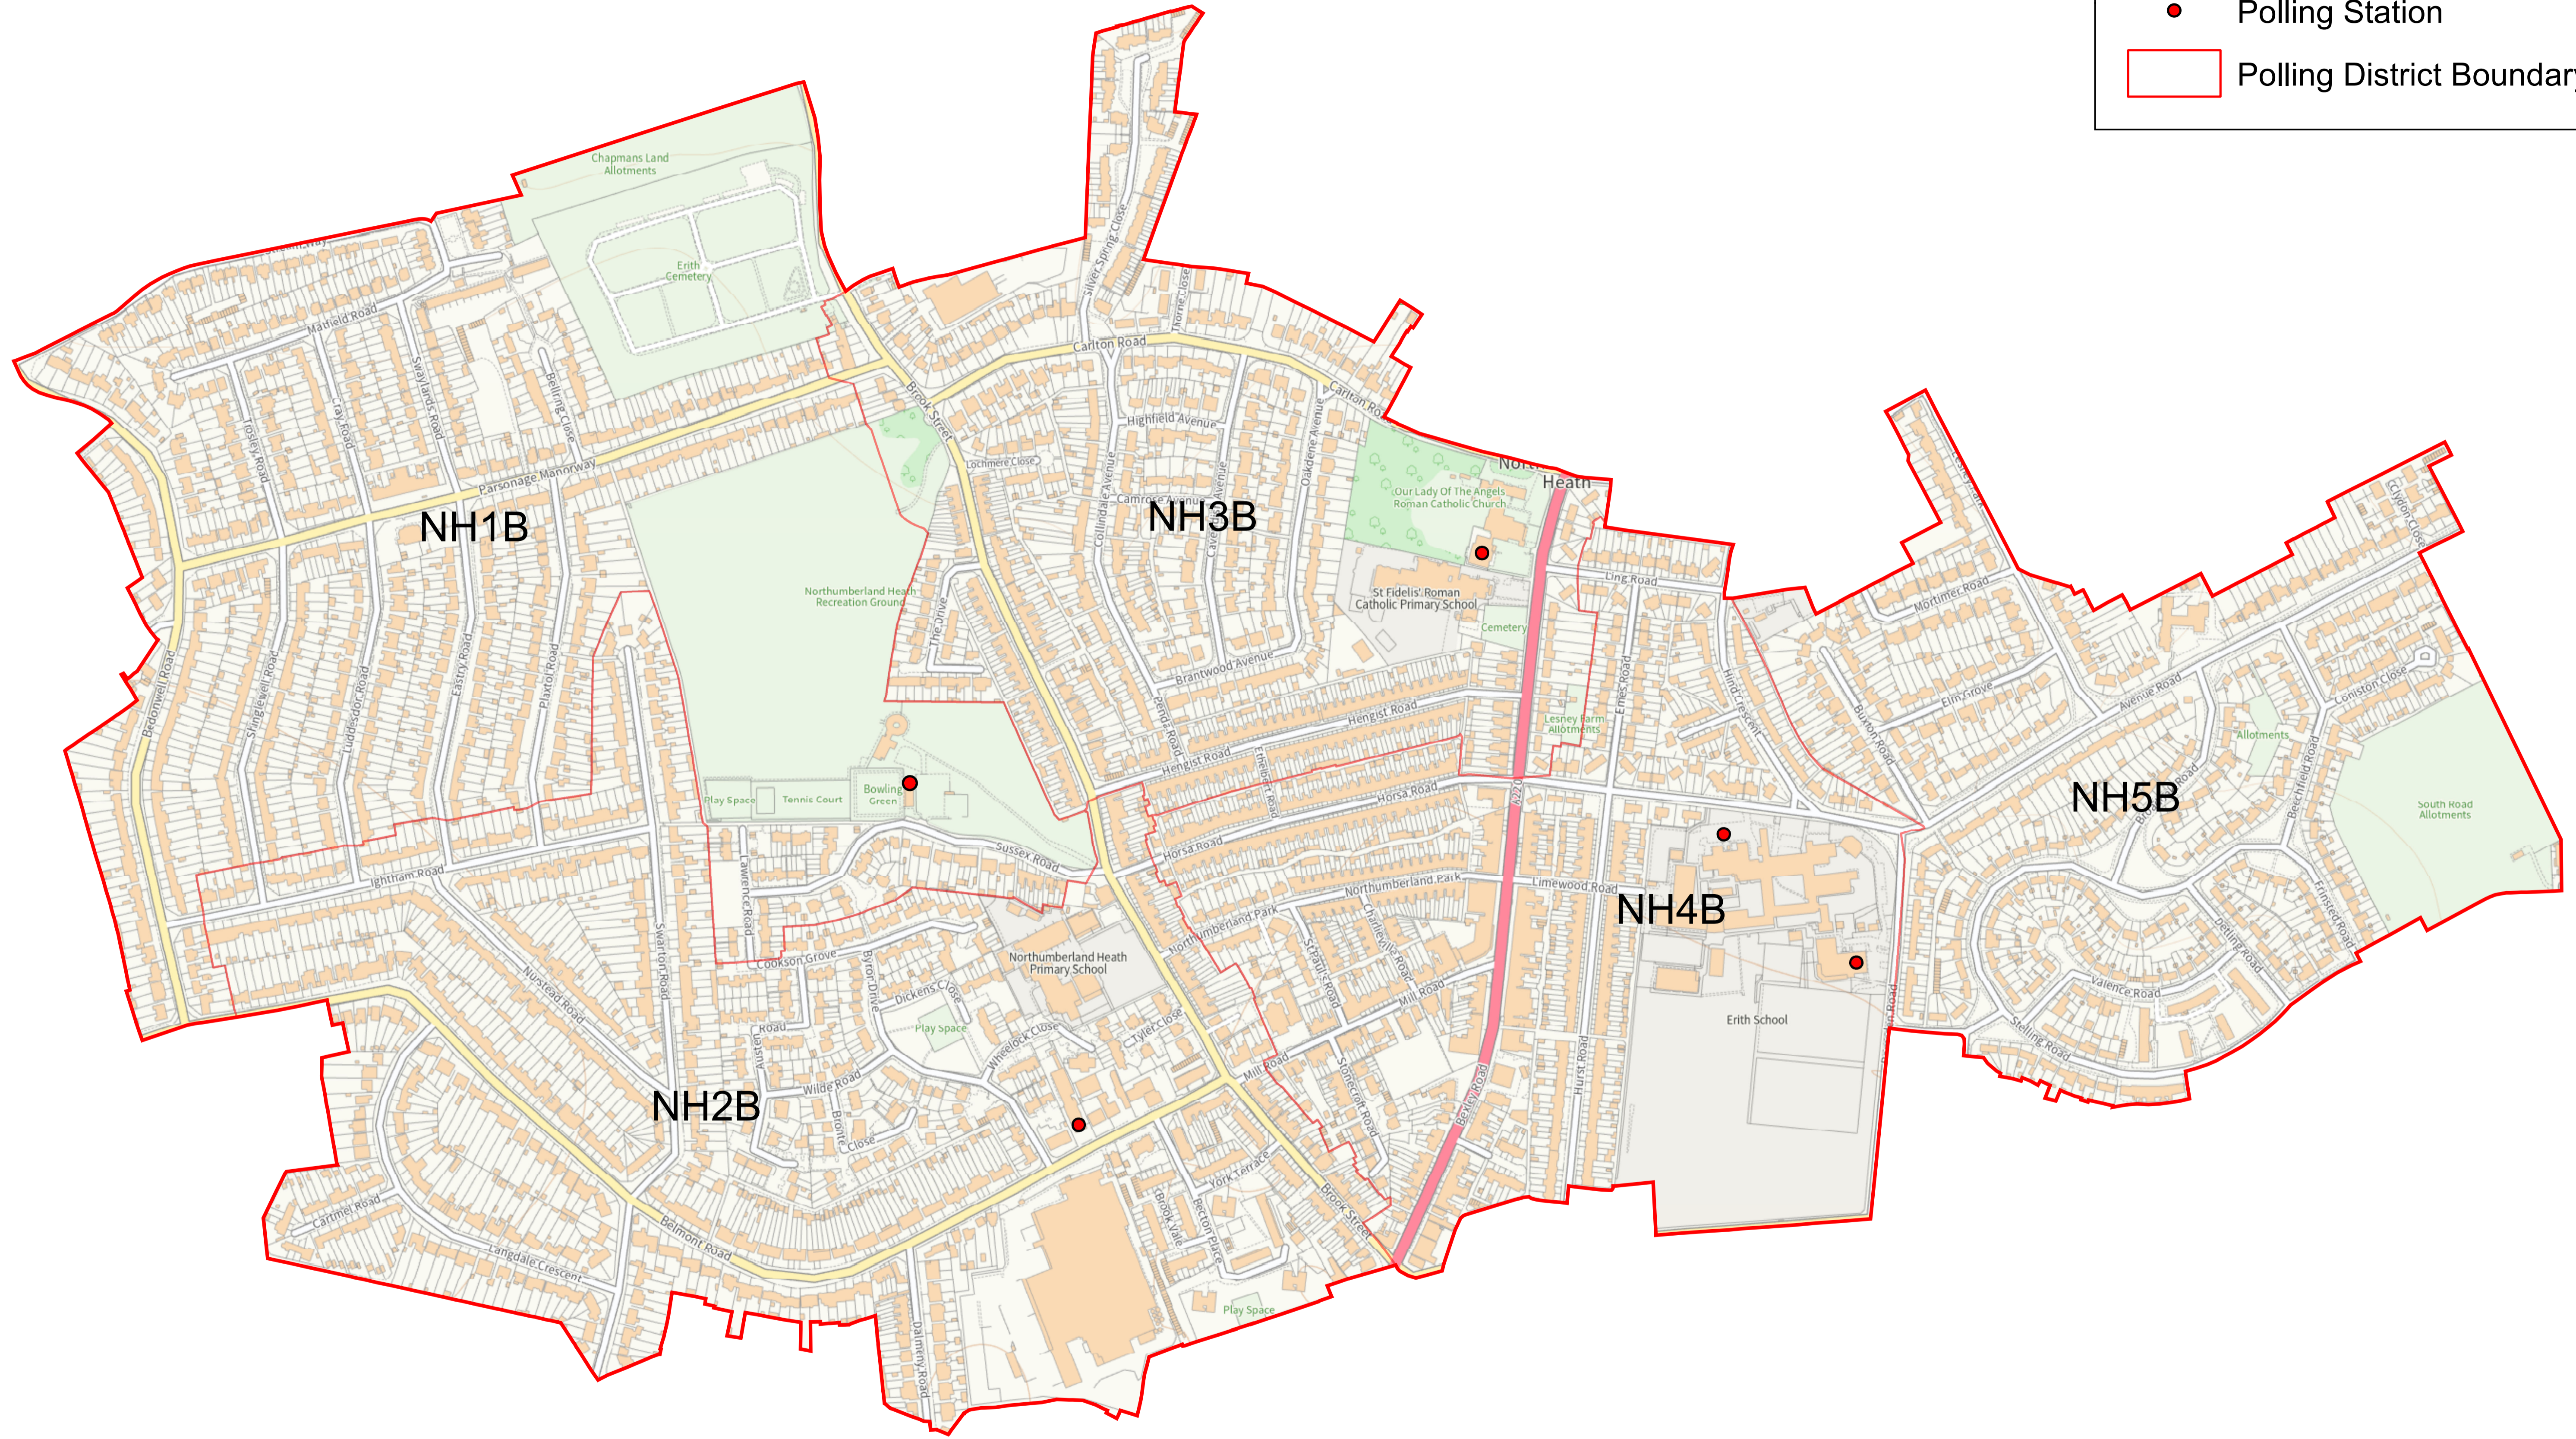

# Legend

- Polling Station
- Polling District Boundary

COPYRIGHT: This map is reproduced from Ordnance Survey material with the permission of Ordnance Survey on behalf of the Controller of Her Majesty's Stationery Office © Crown copyright. Unauthorised reproduction infringes Crown copyright and may lead to prosecution or civil proceedings. (Bexley Council) (100019261) (2024).

## Northumberland Heath Ward

SCALE:  
1:3,000